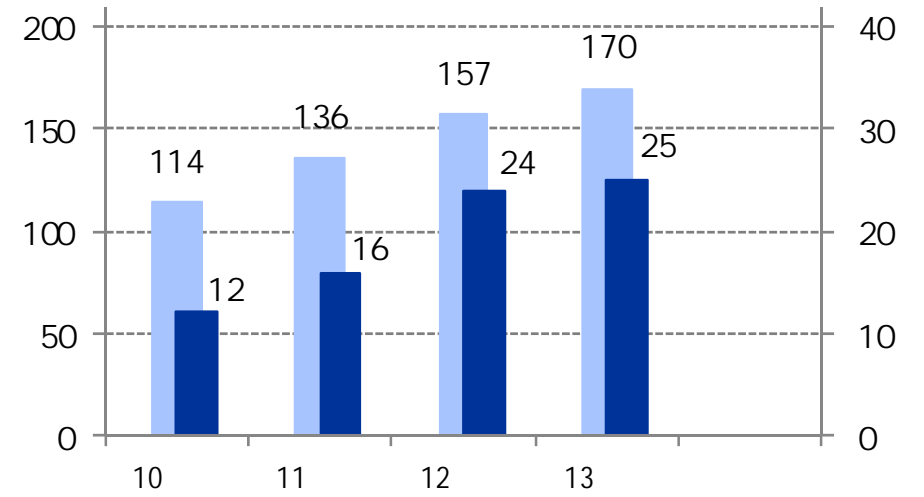

**meiji**

2014.11.18

Pink header		
Orange	Blue	Grey
133	24	1
+43	+24	
	43	
50	0	
14	0	
+72	+7	
10	+3	1
174	15	0

		5,592	0.7% 37	5,850	5,818	0.6% 32	11,400	11,410	0.6% 69
		189	+19.4% +30	231	225	+9.2% +19	375	415	+13.7% +50
		196	+9.9% +17	229	228	+7.6% +16	375	425	+8.7% +34
		125	+28.7% +28	139	139	+50.0% +46	215	265	+39.0% +74
		5,033	0.2% 8	5,087	5,084	0.5% 26	10,060	10,118	0.3% 34
		174	+30.3% +40	166	165	+11.3% +17	300	340	+20.6% +58
		567	4.8% 28	780	748	0.9% 6	1,365	1,316	2.6% 35
		15	35.0% 8	66	60	+1.4% +0	76	76	9.0% 7

		3,133	2.5% 79	3,116	3,112	2.0% 62	6,246	6,245	2.2% 141
		144	+18.3% +22	135	135	+2.6% +3	262	279	+10.2% +25
		952	+2.5% +23	1,008	1,011	0.5% 4	1,974	1,963	+1.0% +19
		30	+153.2% +18	45	45	+14.6% +5	68	76	+47.1% +24
		423	1.6% 6	434	433	0.2% 0	855	857	0.9% 7
		24	+89.2% +11	14	14	+1.2% +0	31	39	+42.4% +11
		1,687	+3.4% +55	1,664	1,664	+0.8% +12	3,290	3,352	+2.1% +67
		0	88.1% 2	2	2	+25	1	2	+23
		1,163	1	1,137	1,137	+29	2,306	2,300	+28
		25	9	32	32	17	60	57	27

[Gray Header]		
[Orange]	[Blue]	[Gray]
281	83	0
+55	+57	
	92	
91	0	
30	5	
+122	+20	
+2	+12	
340	76	0