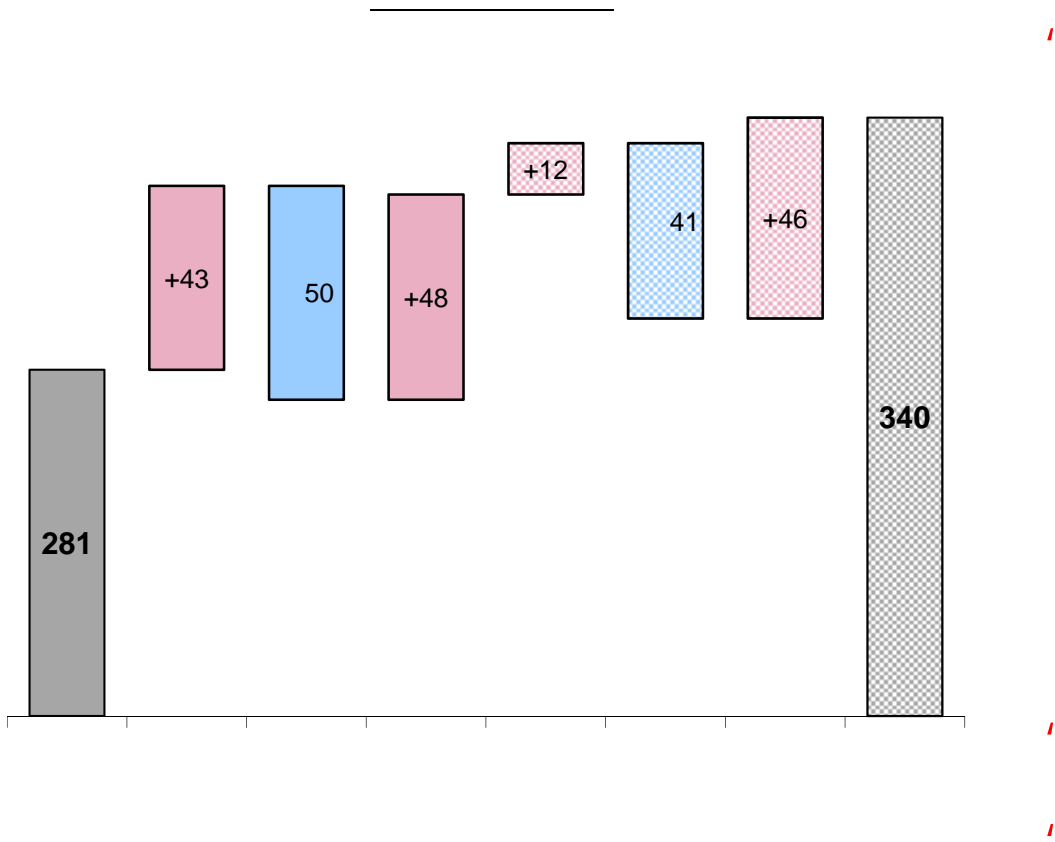

**meiji**

2014.11.18

Pink header		
Orange	Blue	Grey
133	24	1
+43	+24	
	43	
50	0	
14	0	
+72	+7	
10	+3	1
174	15	0

		5,592	0.7% 37	5,850	5,818	0.6% 32	11,400	11,410	0.6% 69
		189	+19.4% +30	231	225	+9.2% +19	375	415	+13.7% +50
		196	+9.9% +17	229	228	+7.6% +16	375	425	+8.7% +34
		125	+28.7% +28	139	139	+50.0% +46	215	265	+39.0% +74
		5,033	0.2% 8	5,087	5,084	0.5% 26	10,060	10,118	0.3% 34
		174	+30.3% +40	166	165	+11.3% +17	300	340	+20.6% +58
		567	4.8% 28	780	748	0.9% 6	1,365	1,316	2.6% 35
		15	35.0% 8	66	60	+1.4% +0	76	76	9.0% 7

		3,133	2.5% 79	3,116	3,112	2.0% 62	6,246	6,245	2.2% 141
		144	+18.3% +22	135	135	+2.6% +3	262	279	+10.2% +25
		952	+2.5% +23	1,008	1,011	0.5% 4	1,974	1,963	+1.0% +19
		30	+153.2% +18	45	45	+14.6% +5	68	76	+47.1% +24
		423	1.6% 6	434	433	0.2% 0	855	857	0.9% 7
		24	+89.2% +11	14	14	+1.2% +0	31	39	+42.4% +11
		1,687	+3.4% +55	1,664	1,664	+0.8% +12	3,290	3,352	+2.1% +67
		0	88.1% 2	2	2	+25	1	2	+23
		1,163	1	1,137	1,137	+29	2,306	2,300	+28
		25	9	32	32	17	60	57	27

[Gray Header]		
[Orange]	[Blue]	[Gray]
281	83	0
+55	+57	
	92	
91	0	
30	5	
+122	+20	
+2	+12	
340	76	0