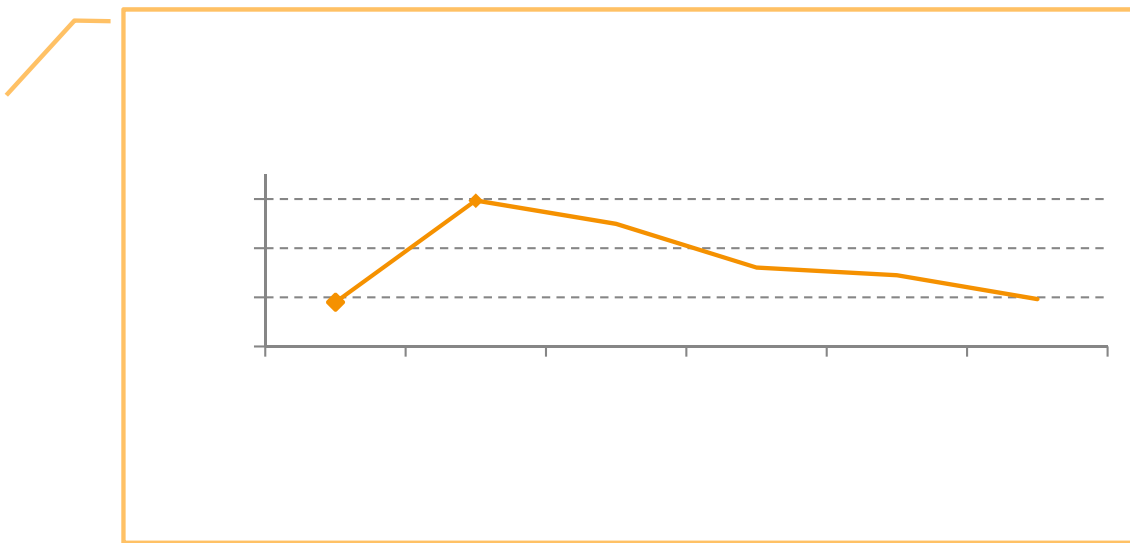

**meiji**

2014.11.18

Pink header		
Orange	Blue	Grey
133	24	1
+43	+24	
	43	
50	0	
14	0	
+72	+7	
10	+3	1
174	15	0

		5,592	0.7% 37	5,850	5,818	0.6% 32	11,400	11,410	0.6% 69
		189	+19.4% +30	231	225	+9.2% +19	375	415	+13.7% +50
		196	+9.9% +17	229	228	+7.6% +16	375	425	+8.7% +34
		125	+28.7% +28	139	139	+50.0% +46	215	265	+39.0% +74
		5,033	0.2% 8	5,087	5,084	0.5% 26	10,060	10,118	0.3% 34
		174	+30.3% +40	166	165	+11.3% +17	300	340	+20.6% +58
		567	4.8% 28	780	748	0.9% 6	1,365	1,316	2.6% 35
		15	35.0% 8	66	60	+1.4% +0	76	76	9.0% 7

		3,133	2.5% 79	3,116	3,112	2.0% 62	6,246	6,245	2.2% 141
		144	+18.3% +22	135	135	+2.6% +3	262	279	+10.2% +25
		952	+2.5% +23	1,008	1,011	0.5% 4	1,974	1,963	+1.0% +19
		30	+153.2% +18	45	45	+14.6% +5	68	76	+47.1% +24
		423	1.6% 6	434	433	0.2% 0	855	857	0.9% 7
		24	+89.2% +11	14	14	+1.2% +0	31	39	+42.4% +11
		1,687	+3.4% +55	1,664	1,664	+0.8% +12	3,290	3,352	+2.1% +67
		0	88.1% 2	2	2	+25	1	2	+23
		1,163	1	1,137	1,137	+29	2,306	2,300	+28
		25	9	32	32	17	60	57	27